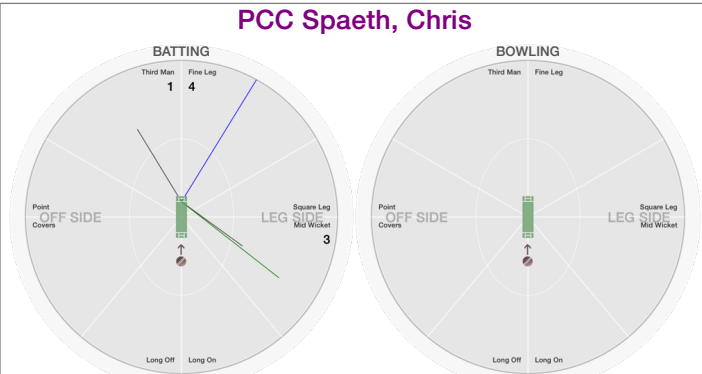

PCC Spaeth, Chris

BATTING STATS.

Runs **8**
 Balls **21**
 0s **17**
 1s **2**
 2s **1**
 3s
 4s **1**
 5s
 6s
 SR **38.1**

BOWLING STATS.

Over
 Maiden
 Run
 Wicket
 Wide
 No Ball
 Econ.

PCC Connelly, George

BATTING STATS.

Runs
 Balls **2**
 0s **2**
 1s
 2s
 3s
 4s
 5s
 6s
 SR

BOWLING STATS.

Over
 Maiden
 Run
 Wicket
 Wide
 No Ball
 Econ.

PCC Woods, Roger

BATTING STATS.

Runs **11**
 Balls **46**
 0s **36**
 1s **9**
 2s **1**
 3s
 4s
 5s
 6s
 SR **23.9**