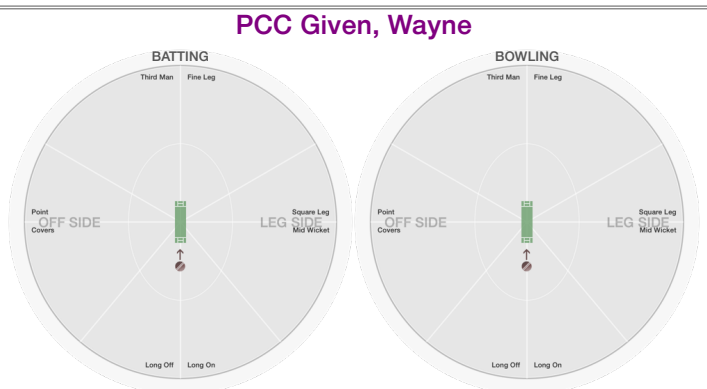

PCC Butler, Chip

BATTING STATS.

Runs
 Balls **6**
 0s **6**
 1s
 2s
 3s
 4s
 5s
 6s
 SR

BOWLING STATS.

Over
 Maiden
 Run
 Wicket
 Wide
 No Ball
 Econ.

PCC Thomas, Clarke

BATTING STATS.

Runs
 Balls
 0s
 1s
 2s
 3s
 4s
 5s
 6s
 SR

BOWLING STATS.

Over
 Maiden
 Run
 Wicket
 Wide
 No Ball
 Econ.

PCC Downs, Andrew

BATTING STATS.

Runs
 Balls
 0s
 1s
 2s
 3s
 4s
 5s
 6s
 SR

BOWLING STATS.

Over
 Maiden
 Run
 Wicket
 Wide
 No Ball
 Econ.

PCC Nookala, Satish

BATTING STATS.

Runs
 Balls
 0s
 1s
 2s
 3s
 4s
 5s
 6s
 SR

BOWLING STATS.

Over
 Maiden
 Run
 Wicket
 Wide
 No Ball
 Econ.

PCC Given, Wayne

BATTING STATS.

Runs
 Balls
 0s
 1s
 2s
 3s
 4s
 5s
 6s
 SR

BOWLING STATS.