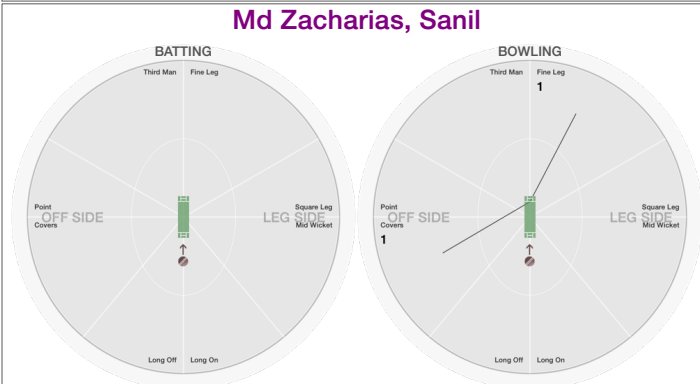

BATTING STATS.

Runs
Balls
0s
1s
2s
3s
4s
5s
6s
SR

BOWLING STATS.

Over **3.0**
Maiden
Run **9**
Wicket

Wide
No Ball

Econ. **3.0**

Md Zacharias, Sanil

BATTING STATS.

Runs
Balls
0s
1s
2s
3s
4s
5s
6s
SR

BOWLING STATS.

Over **3.0**
Maiden
Run **9**
Wicket **2**

Wide **7**
No Ball

Econ. **3.0**