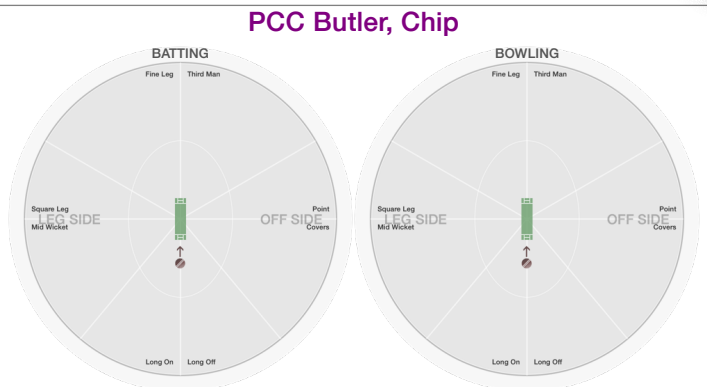

PCC Levin, Fred

BATTING STATS.

Runs **7**
 Balls **7**
 0s **4**
 1s **1**
 2s **1**
 3s
 4s **1**
 5s
 6s
 SR **100.0**

BOWLING STATS.

Over **4.0**
 Maiden **1**
 Run **25**
 Wicket
 Wide **2**
 No Ball
 Econ. **6.2**

Philadelphia Cricket Club vs Mad Dogs

Philadelphia Cricket Club

PCC O'Brien, Jim

BATTING STATS.

Runs **12**
 Balls **31**
 0s **22**
 1s **6**
 2s **3**
 3s
 4s
 5s
 6s
 SR **38.7**

BOWLING STATS.

Over **1.5**
 Maiden **1**
 Run **2**
 Wicket
 Wide
 No Ball
 Econ. **1.3**

PCC Butler, Chip

BATTING STATS.

Runs
 Balls **6**
 0s **6**
 1s
 2s
 3s
 4s
 5s
 6s
 SR

BOWLING STATS.

Over
 Maiden
 Run
 Wicket
 Wide
 No Ball
 Econ.

PCC Thomas, Clarke

BATTING STATS.

Runs
 Balls
 0s
 1s
 2s
 3s
 4s
 5s
 6s
 SR