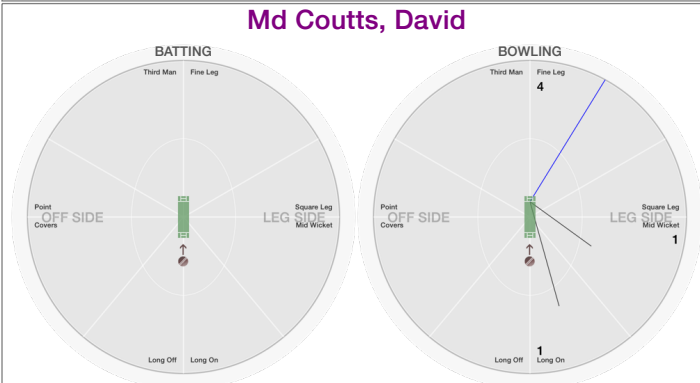

Md Coutts, David

BATTING STATS.

Runs
Balls
0s
1s
2s
3s
4s
5s
6s
SR

BOWLING STATS.

Over **4.0**
Maiden **1**
Run **11**
Wicket **2**

Wide **5**
No Ball

Econ. **2.8**