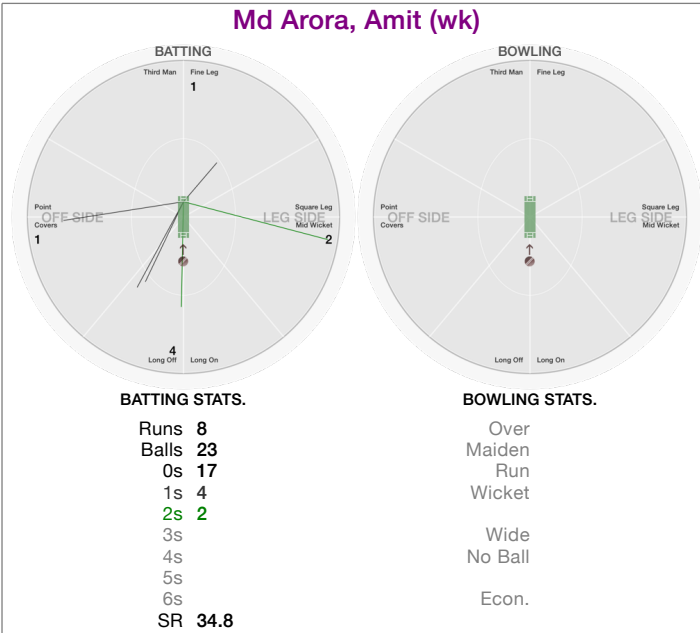

Md Mcphearson, Emani

Philadelphia Cricket Club vs Mad Dogs

Mad Dogs

Md Arora, Amit (wk)