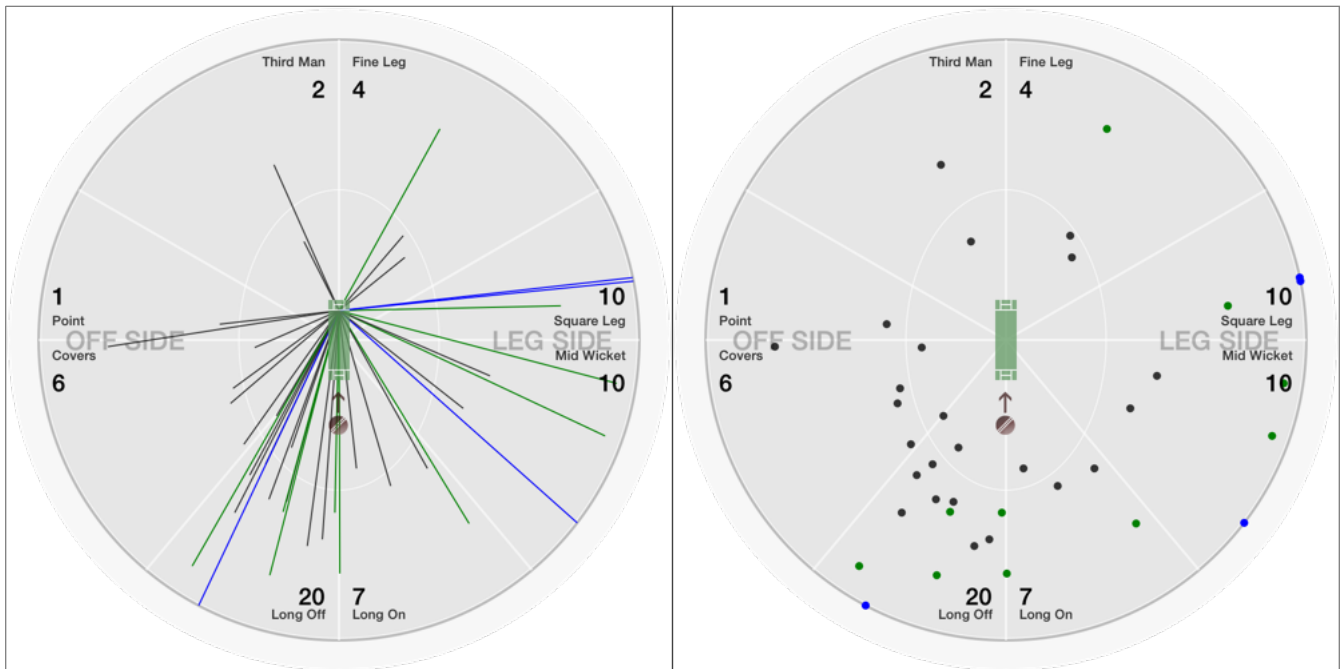

MAD DOGS Batting (PHILADELPHIA CRICKET CLUB Bowling)