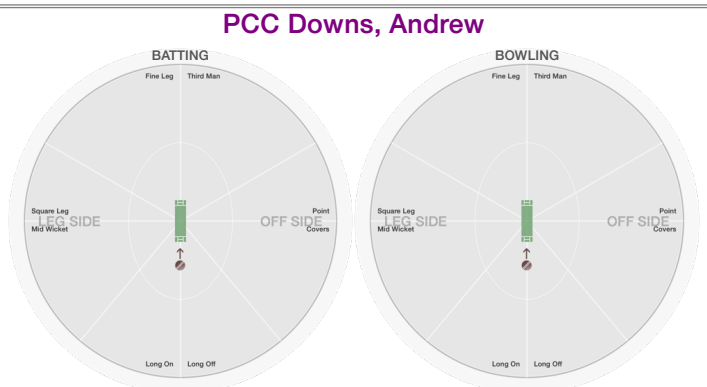

PCC Butler, Chip

BATTING STATS.

Runs
 Balls **6**
 0s **6**
 1s
 2s
 3s
 4s
 5s
 6s
 SR

BOWLING STATS.

Over
 Maiden
 Run
 Wicket
 Wide
 No Ball
 Econ.

PCC Thomas, Clarke

BATTING STATS.

Runs
 Balls
 0s
 1s
 2s
 3s
 4s
 5s
 6s
 SR

BOWLING STATS.

Over
 Maiden
 Run
 Wicket
 Wide
 No Ball
 Econ.

PCC Downs, Andrew

BATTING STATS.

Runs
 Balls
 0s
 1s
 2s
 3s
 4s
 5s
 6s
 SR

BOWLING STATS.

Over
 Maiden
 Run
 Wicket
 Wide
 No Ball
 Econ.

PCC Nookala, Satish

BATTING STATS.

Runs
 Balls
 0s
 1s
 2s
 3s
 4s
 5s
 6s
 SR

BOWLING STATS.

Over
 Maiden
 Run
 Wicket
 Wide
 No Ball
 Econ.

PCC Given, Wayne

BATTING STATS.

Runs
 Balls
 0s
 1s
 2s
 3s
 4s
 5s
 6s
 SR

BOWLING STATS.