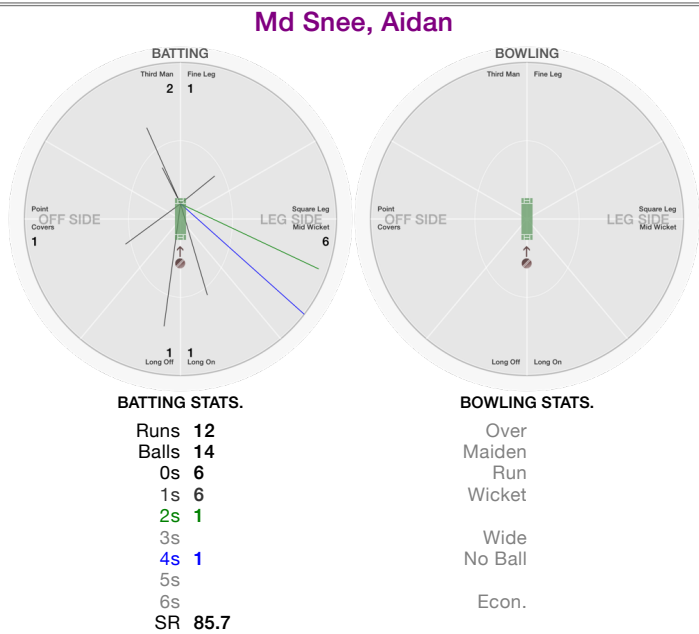

Md Smith, Herno