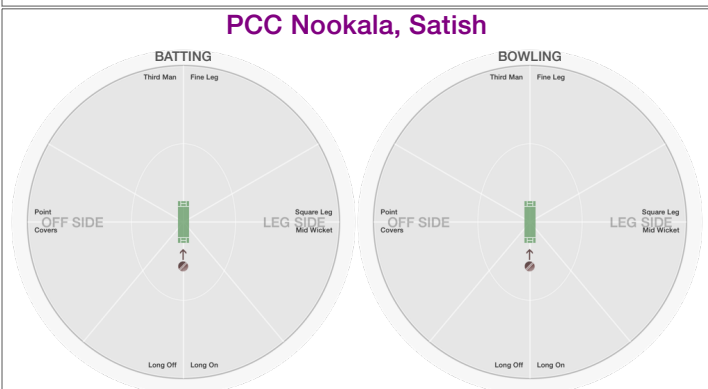

PCC Butler, Chip

BATTING STATS.

Runs
 Balls **6**
 0s **6**
 1s
 2s
 3s
 4s
 5s
 6s
 SR

BOWLING STATS.

Over
 Maiden
 Run
 Wicket
 Wide
 No Ball
 Econ.

PCC Thomas, Clarke

BATTING STATS.

Runs
 Balls
 0s
 1s
 2s
 3s
 4s
 5s
 6s
 SR

BOWLING STATS.

Over
 Maiden
 Run
 Wicket
 Wide
 No Ball
 Econ.

PCC Downs, Andrew

BATTING STATS.

Runs
 Balls
 0s
 1s
 2s
 3s
 4s
 5s
 6s
 SR

BOWLING STATS.

Over
 Maiden
 Run
 Wicket
 Wide
 No Ball
 Econ.

PCC Nookala, Satish

BATTING STATS.

Runs
 Balls
 0s
 1s
 2s
 3s
 4s
 5s
 6s
 SR

BOWLING STATS.

Over
 Maiden
 Run
 Wicket
 Wide
 No Ball
 Econ.

PCC Given, Wayne

BATTING STATS.

Runs
 Balls
 0s
 1s
 2s
 3s
 4s
 5s
 6s
 SR

BOWLING STATS.