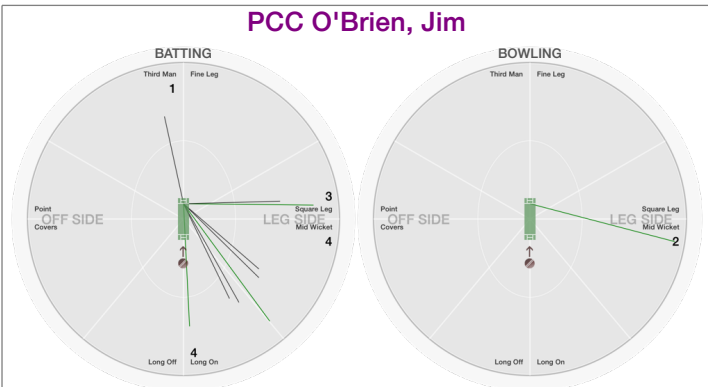

Philadelphia Cricket Club vs Mad Dogs

Philadelphia Cricket Club

PCC O'Brien, Jim

BATTING STATS.

Runs **12**
Balls **31**
0s **22**
1s **6**
2s **3**
3s
4s
5s
6s
SR **38.7**

BOWLING STATS.

Over **1.5**
Maiden **1**
Run **2**
Wicket
Wide
No Ball
Econ. **1.3**