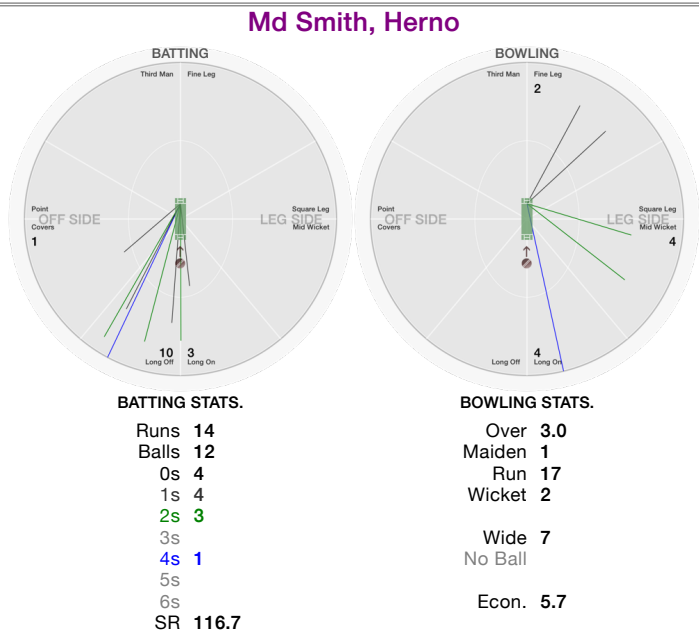

BATTING STATS.

Runs
 Balls
 0s
 1s
 2s
 3s
 4s
 5s
 6s
 SR

BOWLING STATS.

Over
 Maiden
 Run
 Wicket
 Wide
 No Ball
 Econ.

PCC Given, Wayne

BATTING STATS.

Runs
 Balls
 0s
 1s
 2s
 3s
 4s
 5s
 6s
 SR

BOWLING STATS.

Philadelphia Cricket Club vs Mad Dogs

Mad Dogs

Md Arora, Amit (wk)

Md Nichani, Ravi

Md Mcphearson, Emani

Md Snee, Aidan

Md Puri, Nikhil (c)

Md Smith, Herno

Philadelphia Cricket Club vs Mad Dogs

Mad Dogs

Md Mahtani, Avi

BATTING STATS.

Runs
Balls
0s
1s
2s
3s
4s
5s
6s
SR

BOWLING STATS.

Over
Maiden
Run
Wicket

Wide
No Ball