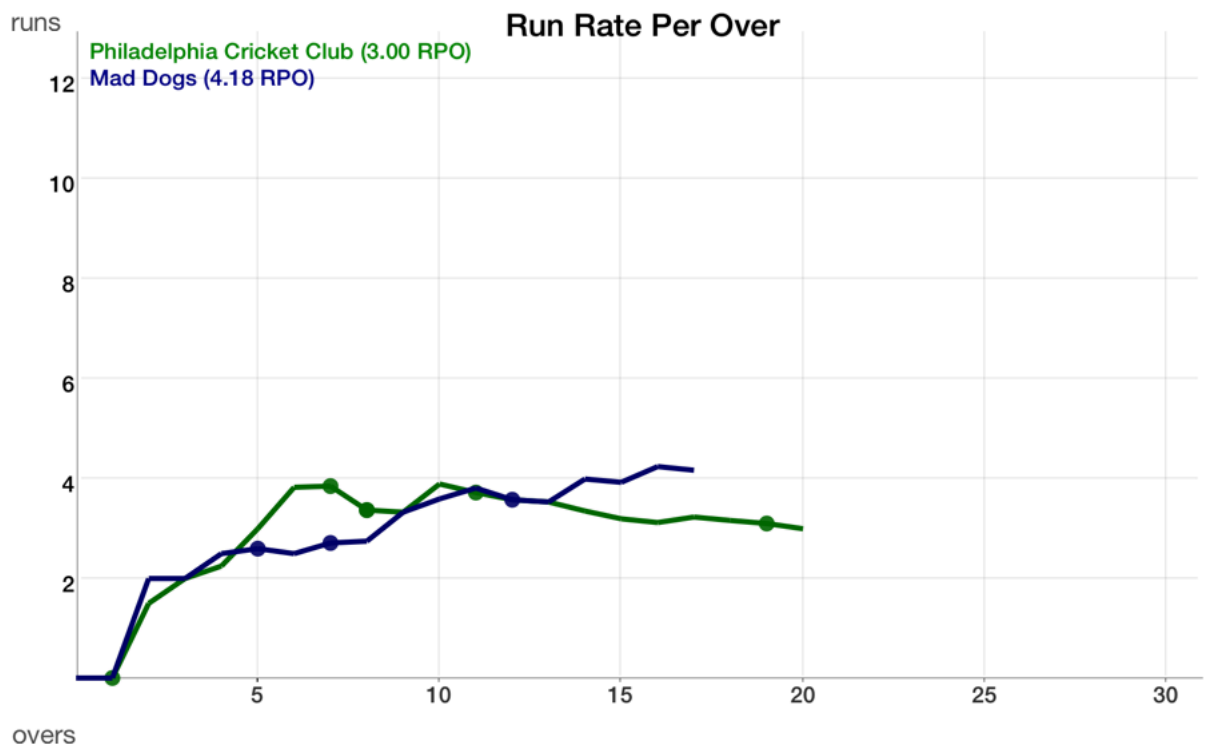

Philadelphia Cricket Club vs Mad Dogs

WORM