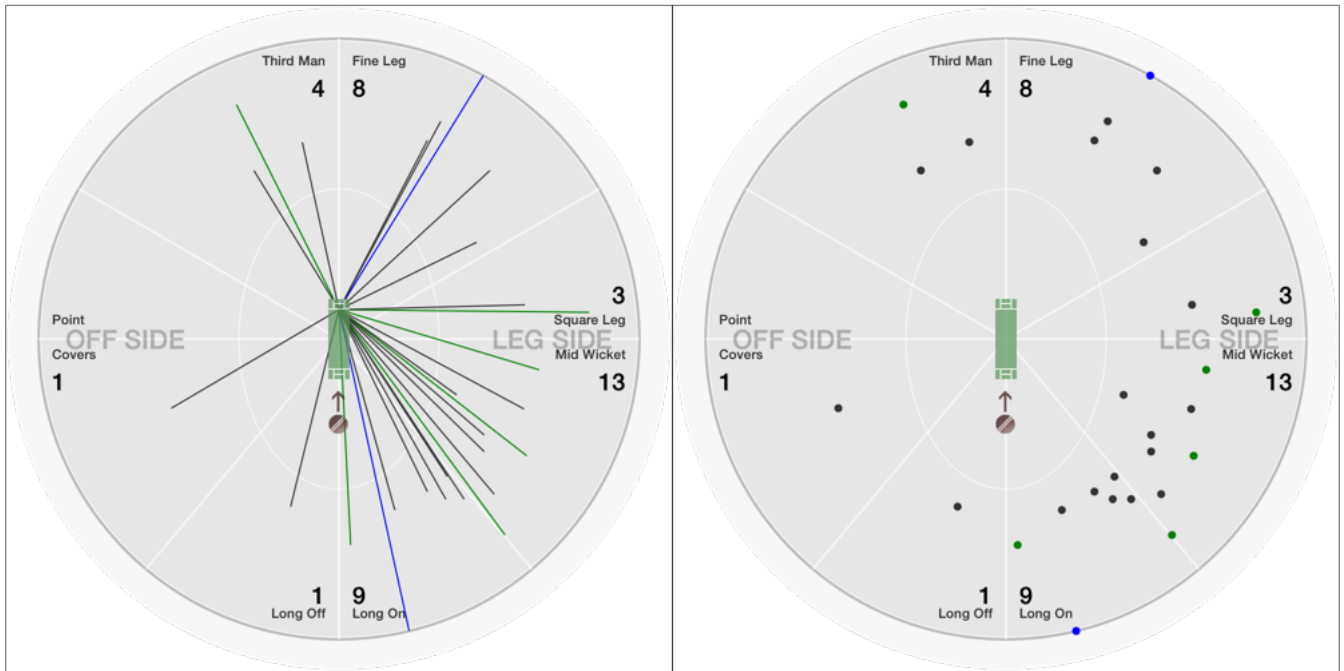

Philadelphia Cricket Club vs Mad Dogs

Match Wagon

PHILADELPHIA CRICKET CLUB Batting (MAD DOGS Bowling)