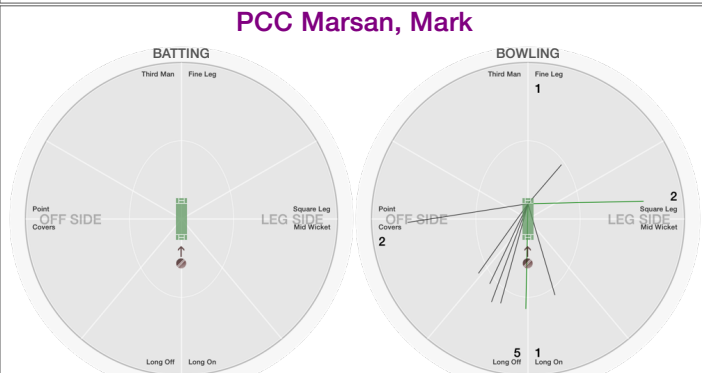

PCC Marsan, Mark

BATTING STATS.

Runs
Balls **4**
0s **4**
1s
2s
3s
4s
5s
6s
SR

BOWLING STATS.

Over **4.0**
Maiden
Run **13**
Wicket
Wide **1**
No Ball **1**
Econ. **3.2**