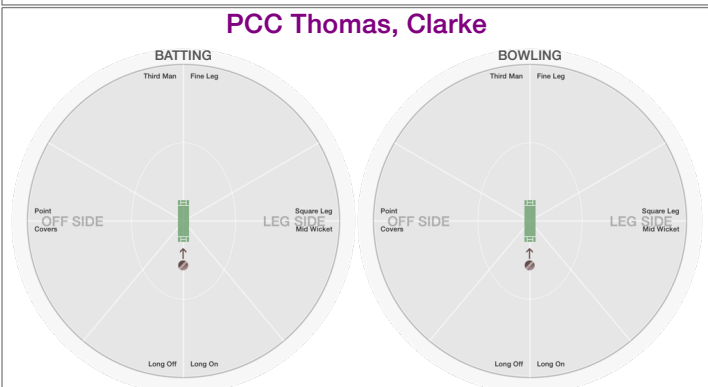

PCC Butler, Chip

BATTING STATS.

Runs
 Balls **6**
 0s **6**
 1s
 2s
 3s
 4s
 5s
 6s
 SR

BOWLING STATS.

Over
 Maiden
 Run
 Wicket
 Wide
 No Ball
 Econ.

PCC Thomas, Clarke

BATTING STATS.

Runs
 Balls
 0s
 1s
 2s
 3s
 4s
 5s
 6s
 SR

BOWLING STATS.

Over
 Maiden
 Run
 Wicket
 Wide
 No Ball
 Econ.

PCC Downs, Andrew

BATTING STATS.

Runs
 Balls
 0s
 1s
 2s
 3s
 4s
 5s
 6s
 SR

BOWLING STATS.

Over
 Maiden
 Run
 Wicket
 Wide
 No Ball
 Econ.

PCC Nookala, Satish