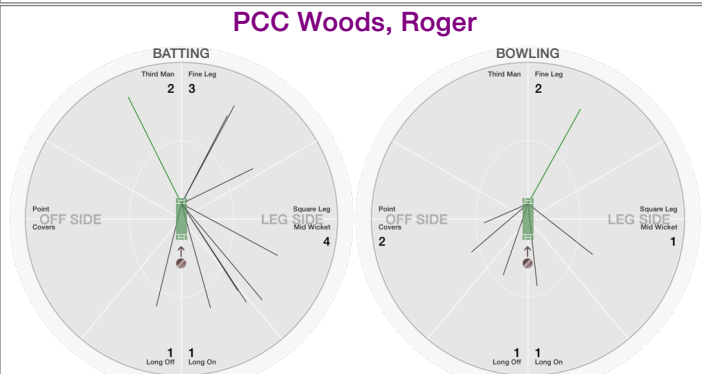

PCC Spaeth, Chris

BATTING STATS.

Runs **8**
 Balls **21**
 0s **17**
 1s **2**
 2s **1**
 3s
 4s **1**
 5s
 6s
 SR **38.1**

BOWLING STATS.

Over
 Maiden
 Run
 Wicket
 Wide
 No Ball
 Econ.

PCC Connelly, George

BATTING STATS.

Runs
 Balls **2**
 0s **2**
 1s
 2s
 3s
 4s
 5s
 6s
 SR

BOWLING STATS.

Over
 Maiden
 Run
 Wicket
 Wide
 No Ball
 Econ.

PCC Woods, Roger

BATTING STATS.

Runs **11**
 Balls **46**
 0s **36**
 1s **9**
 2s **1**
 3s
 4s
 5s
 6s
 SR **23.9**