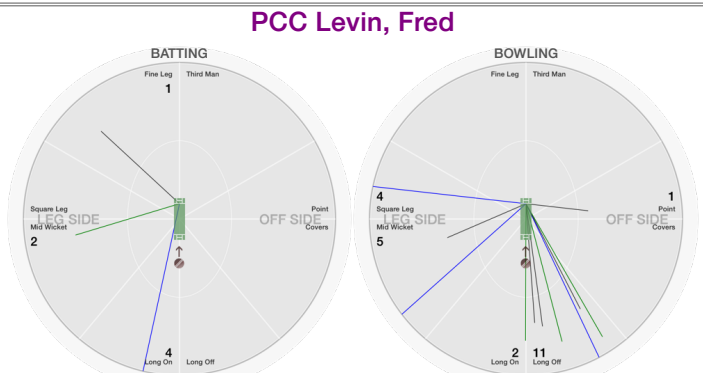

PCC Levin, Fred

BATTING STATS.

Runs **7**
Balls **7**
0s **4**
1s **1**
2s **1**
3s
4s **1**
5s
6s
SR **100.0**

BOWLING STATS.

Over **4.0**
Maiden **1**
Run **25**
Wicket
Wide **2**
No Ball
Econ. **6.2**