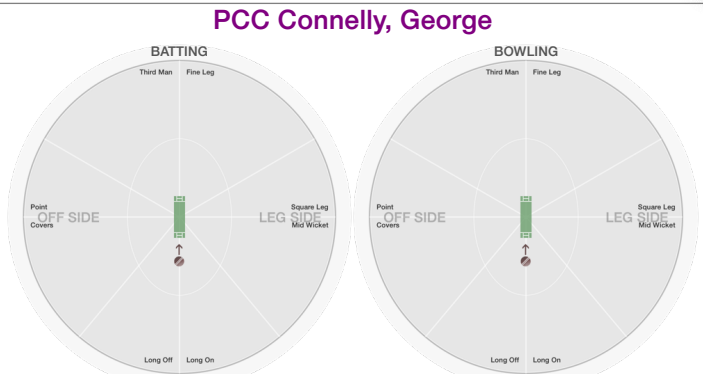

PCC Spaeth, Chris

BATTING STATS.

Runs **8**
 Balls **21**
 0s **17**
 1s **2**
 2s **1**
 3s
 4s **1**
 5s
 6s
 SR **38.1**

BOWLING STATS.

Over
 Maiden
 Run
 Wicket
 Wide
 No Ball
 Econ.

PCC Connelly, George

BATTING STATS.

Runs
 Balls **2**
 0s **2**
 1s
 2s
 3s
 4s
 5s
 6s
 SR

BOWLING STATS.

Over
 Maiden
 Run
 Wicket
 Wide
 No Ball
 Econ.

PCC Woods, Roger

BATTING STATS.

Runs **11**
 Balls **46**
 0s **36**
 1s **9**
 2s **1**
 3s
 4s
 5s
 6s
 SR **23.9**