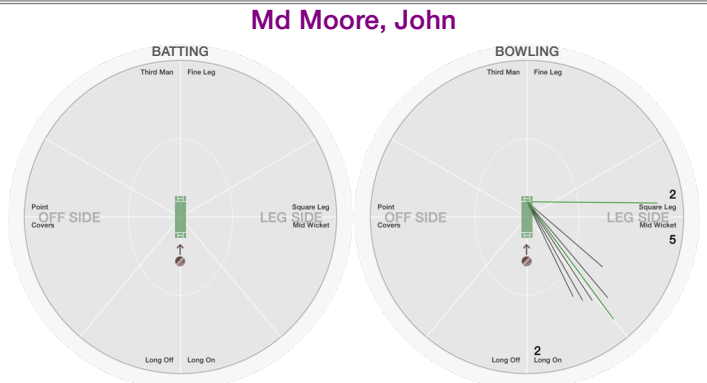

Md Coutts, David

BATTING STATS.

Runs
Balls
0s
1s
2s
3s
4s
5s
6s
SR

BOWLING STATS.

Over **4.0**
Maiden **1**
Run **11**
Wicket **2**

Wide **5**
No Ball

Econ. **2.8**

Md Moore, John

BATTING STATS.

Runs
Balls
0s
1s
2s
3s
4s
5s
6s
SR

BOWLING STATS.

Over **3.0**
Maiden
Run **9**
Wicket

Wide
No Ball

Econ. **3.0**

Md Zacharias, Sanil

BATTING STATS.