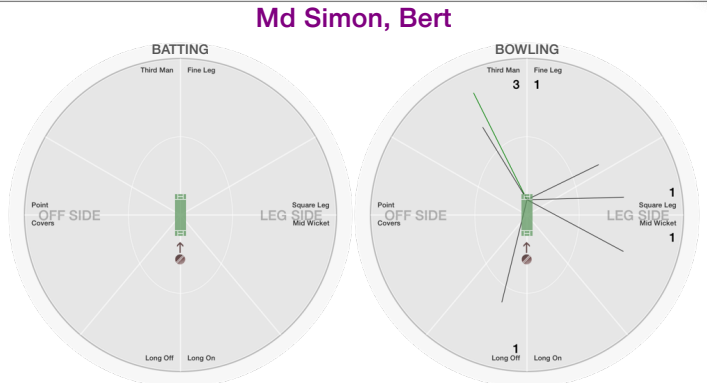

Md Simon, Bert

BATTING STATS.

Runs
Balls
0s
1s
2s
3s
4s
5s
6s
SR

BOWLING STATS.

Over **4.0**
Maiden
Run **8**
Wicket

Wide **1**
No Ball

Econ. **2.0**