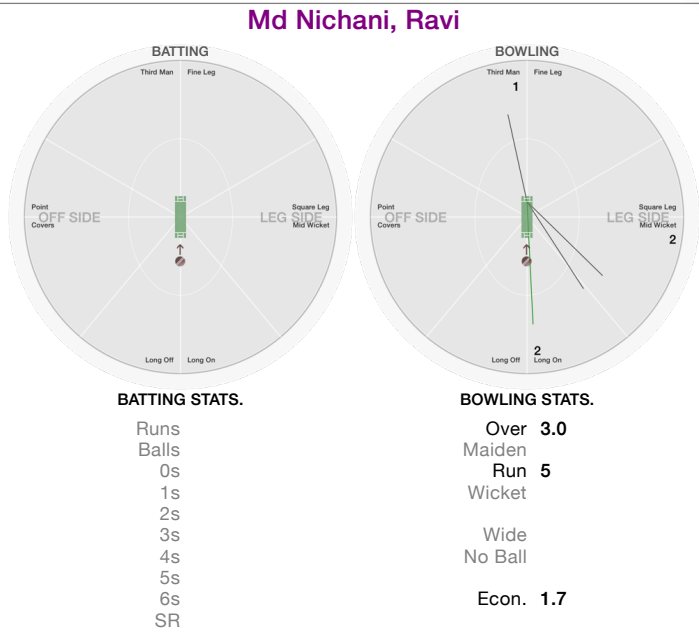

Md Snee, Aidan

Md Nichani, Ravi