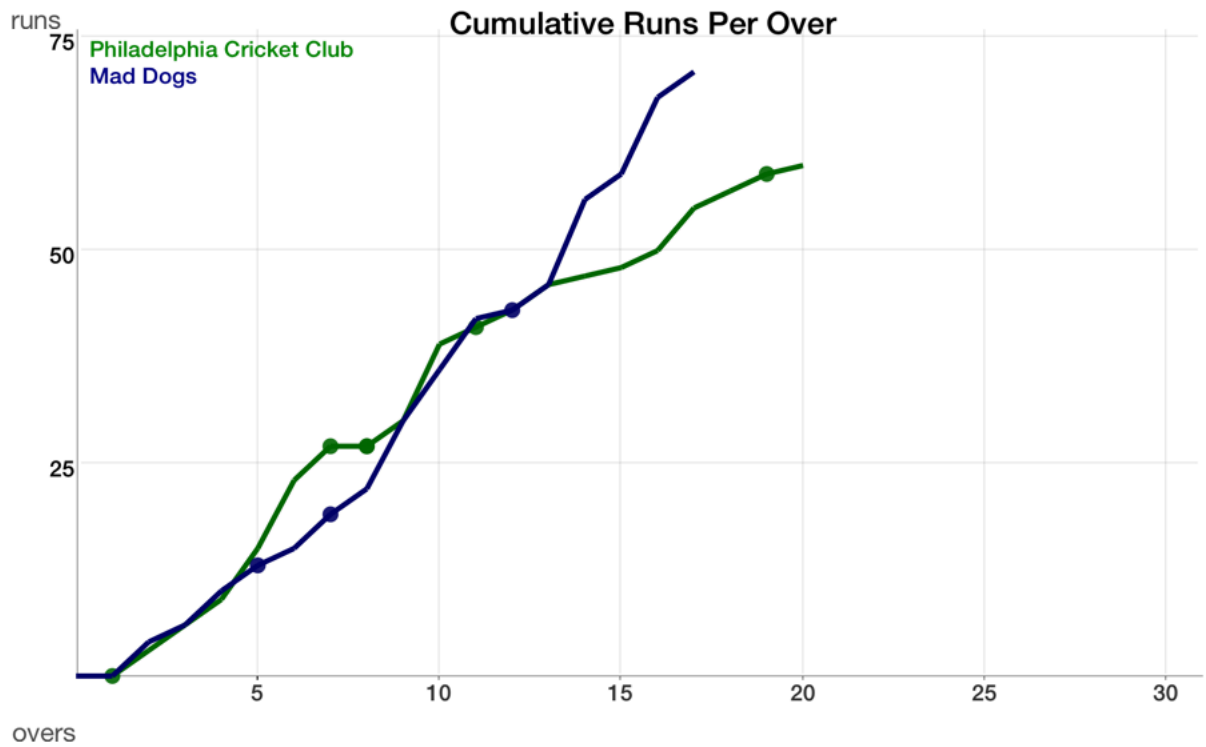

Philadelphia Cricket Club vs Mad Dogs

WORM