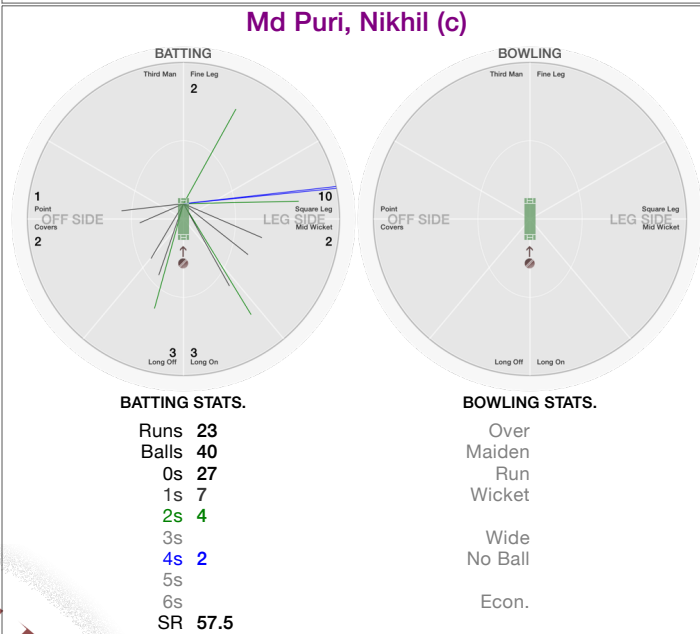

BATTING STATS.

Runs
 Balls
 0s
 1s
 2s
 3s
 4s
 5s
 6s
 SR

BOWLING STATS.

Over
 Maiden
 Run
 Wicket
 Wide
 No Ball
 Econ.

PCC Given, Wayne

BATTING STATS.

Runs
 Balls
 0s
 1s
 2s
 3s
 4s
 5s
 6s
 SR

BOWLING STATS.

Philadelphia Cricket Club vs Mad Dogs

Mad Dogs

Md Arora, Amit (wk)

Md Nichani, Ravi

Md Mcphearson, Emani

Md Snee, Aidan

Md Puri, Nikhil (c)

Md Smith, Herno

Philadelphia Cricket Club vs Mad Dogs

Mad Dogs

Md Mahtani, Avi

BATTING STATS.

Runs
Balls
0s
1s
2s
3s
4s
5s
6s
SR

BOWLING STATS.

Over
Maiden
Run
Wicket

Wide
No Ball