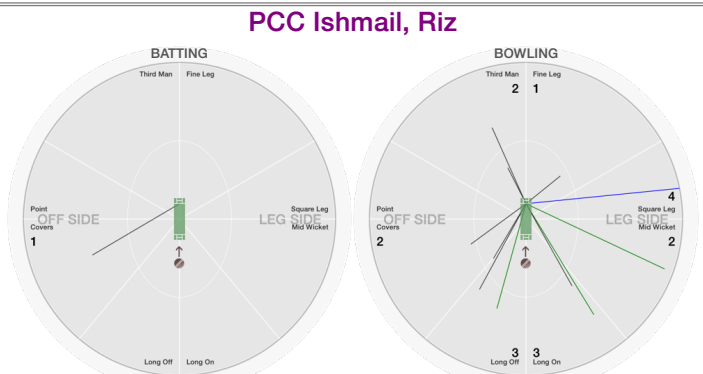

BATTING STATS.

Runs
 Balls **2**
 0s **2**
 1s
 2s
 3s
 4s
 5s
 6s
 SR

BOWLING STATS.

Over
 Maiden
 Run
 Wicket
 Wide
 No Ball
 Econ.

PCC Woods, Roger

BATTING STATS.

Runs **11**
 Balls **46**
 0s **36**
 1s **9**
 2s **1**
 3s
 4s
 5s
 6s
 SR **23.9**

BOWLING STATS.

Over **2.3**
 Maiden
 Run **9**
 Wicket
 Wide **2**
 No Ball
 Econ. **3.9**

PCC Ishmail, Riz

BATTING STATS.

Runs **1**
 Balls **4**
 0s **3**
 1s **1**
 2s
 3s
 4s
 5s
 6s
 SR **25.0**

BOWLING STATS.