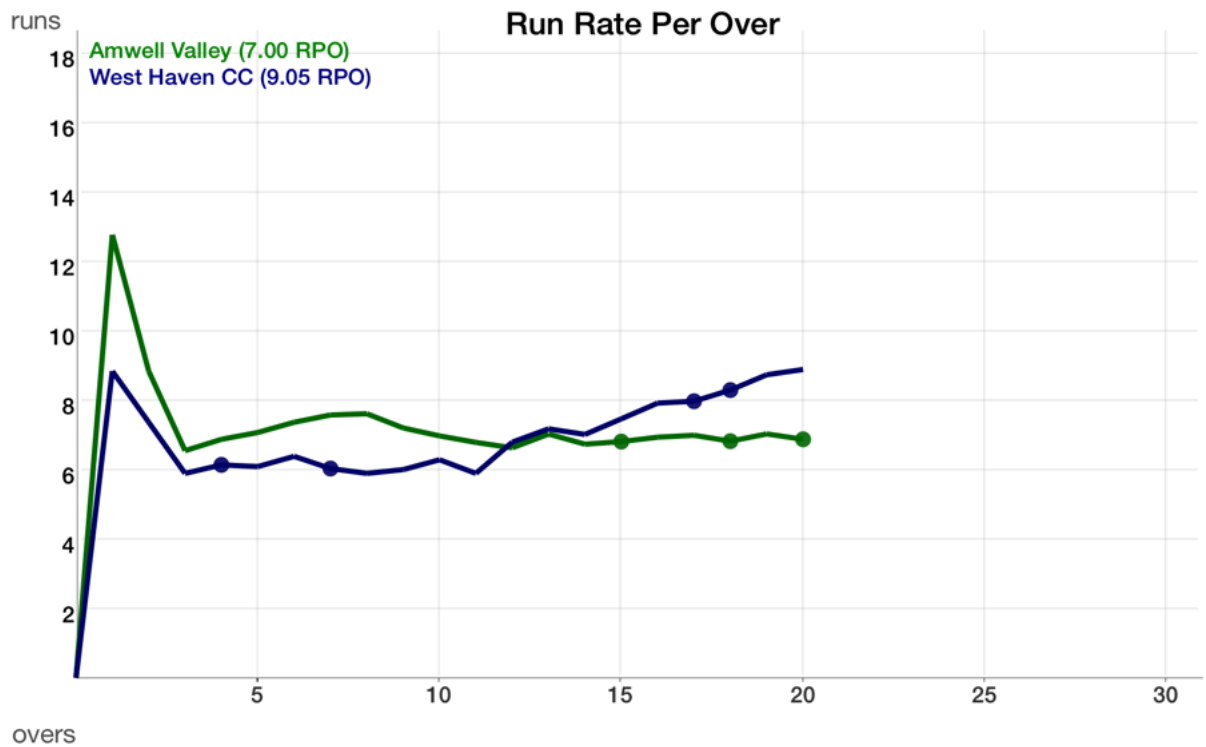

Amwell Valley vs West Haven CC

WORM