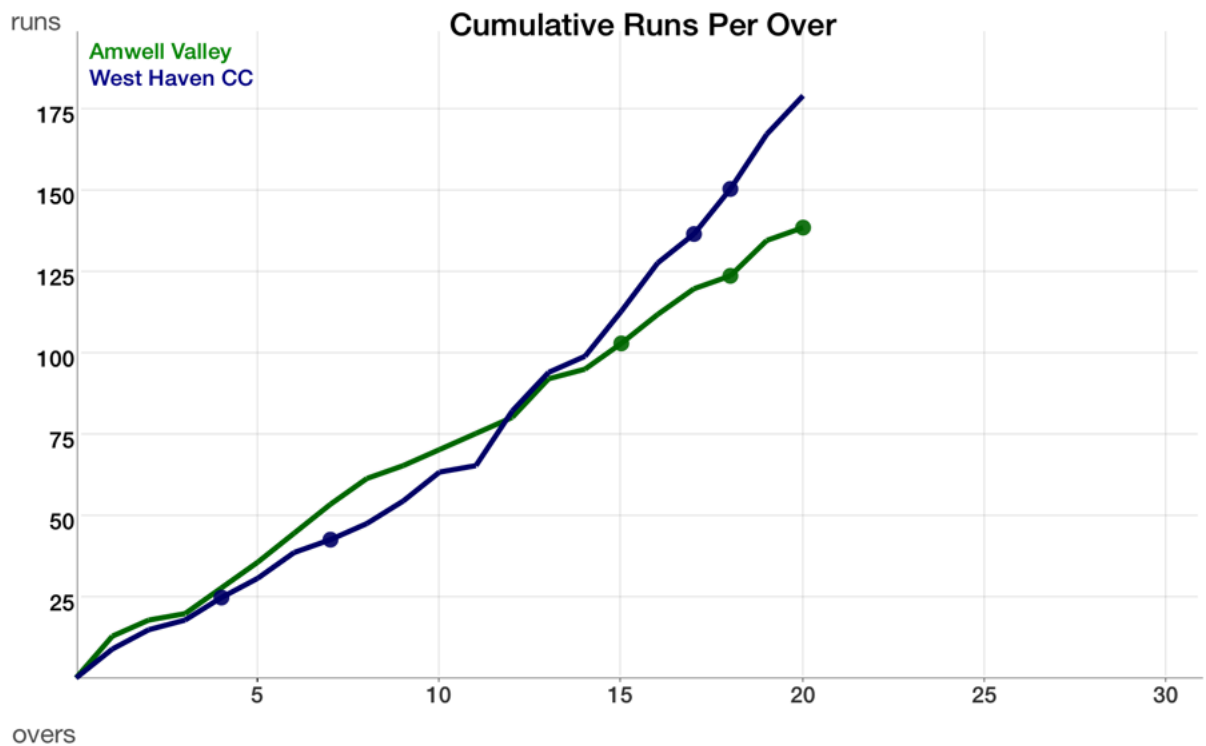

Amwell Valley vs West Haven CC

WORM